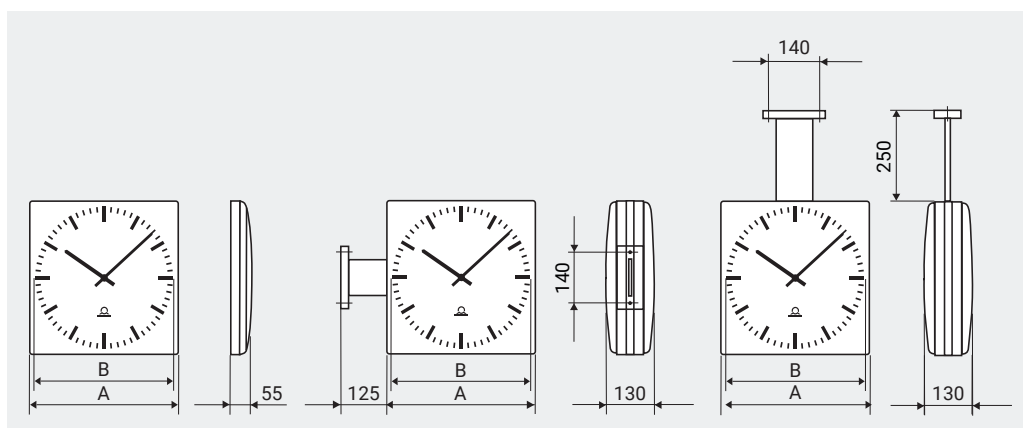

LE-800074.23 / 2022

*Do you have any questions?
We are happy to help.*

Moser-Baer AG | Spitalstrasse 7 | CH-3454 Sumiswald
Tel. +41 34 432 46 46 | Fax +41 34 432 46 99
info@mobatime.com | www.mobatime.com

Product specifications are subject to change without notice.